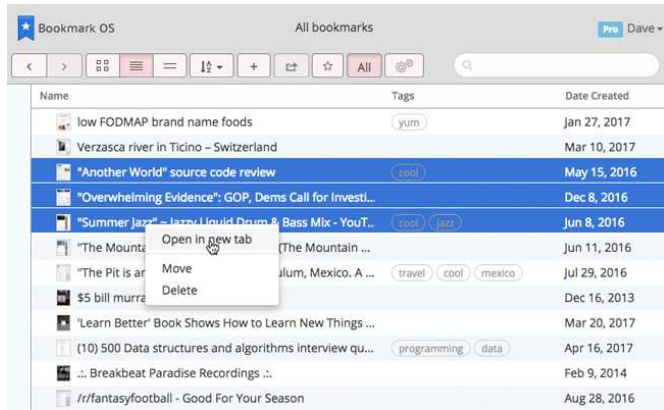

comienzo

comienzo - a folder on Bookmark OS.