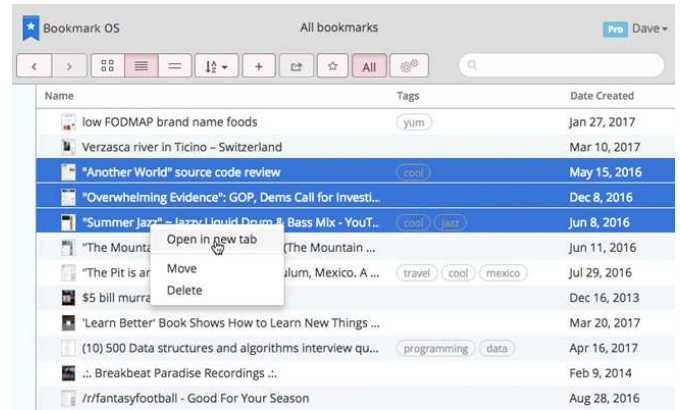

RB

RB - a folder on Bookmark OS.