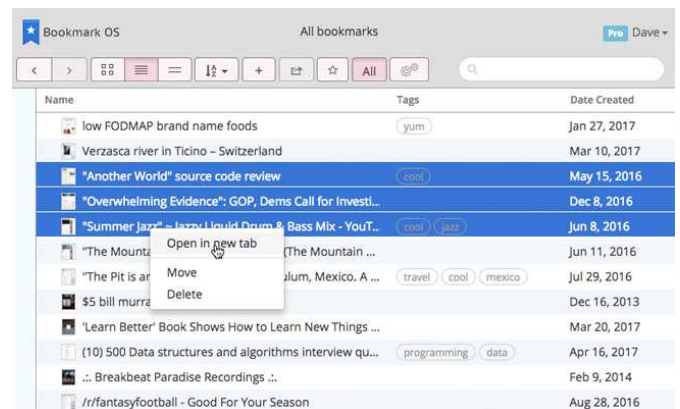

Intraweb

Intraweb - a folder on Bookmark OS.