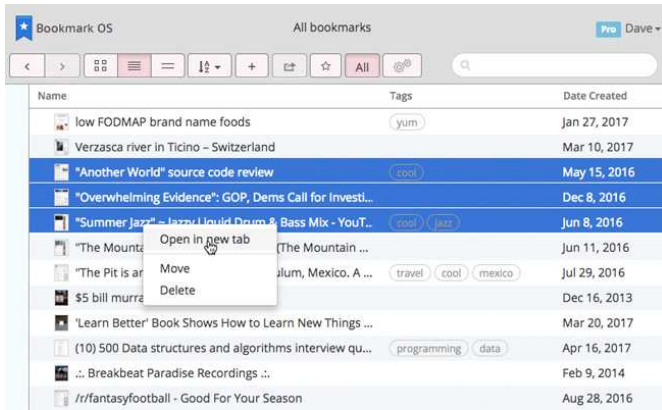

Client

Client - a folder on Bookmark OS.