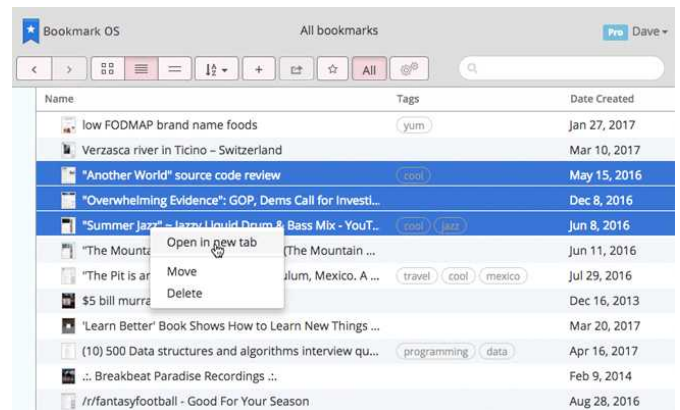

weather

weather - a folder on Bookmark OS.