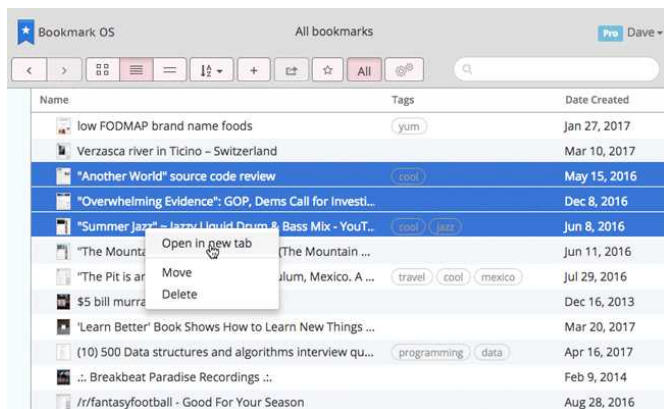

Services

Services - a folder on Bookmark OS.